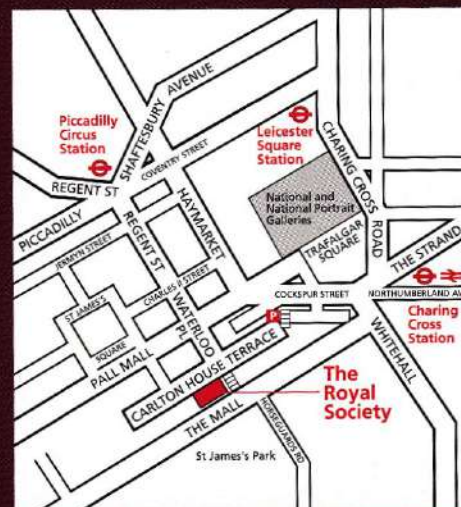

THE ROYAL SOCIETY

SUMMER SCIENCE EXHIBITION

30 June – 5 July 2015

A free, interactive exhibition of cutting edge science,
covering 22 fascinating topics.

The Royal Society
6 – 9 Carlton House Terrace,
London, SW1Y 5AG

For more information visit royalsociety.org/summer-science

How to find us

The Royal Society
6 – 9 Carlton House Terrace
London, SW1Y 5AG

Opening times

Tuesday 30 June	10am – 9pm
Wednesday 1 July	10am – 5pm
Thursday 2 July	10am – 5pm
Friday 3 July	10am – 8pm
Saturday 4 July	10am – 6pm
Sunday 5 July	10am – 6pm