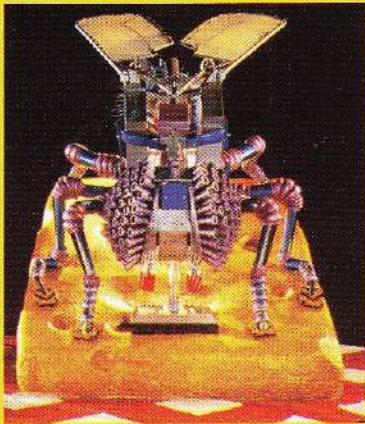

HORNIMAN
MUSEUM
& GARDENS

The Robot Zoo

11 February–
29 October 2017

Members go FREE
horniman.ac.uk

The Robot Zoo

How do chameleons change colour? What makes grasshoppers leap so high? How do bats see at night? Enter the fascinating world of *The Robot Zoo* and discover the mechanisms that give animals their amazing abilities.

This family-friendly exhibition features larger-than-life animals that have been innovatively recreated using a variety of familiar machine parts and gadgets to reveal how their real life counterparts see, eat, hunt and hide. Interactive exhibits also give you the chance to try jet-propelled squid racing, shoot a chameleon's 'tongue-gun' and even design your own 'mutant' robot creature.